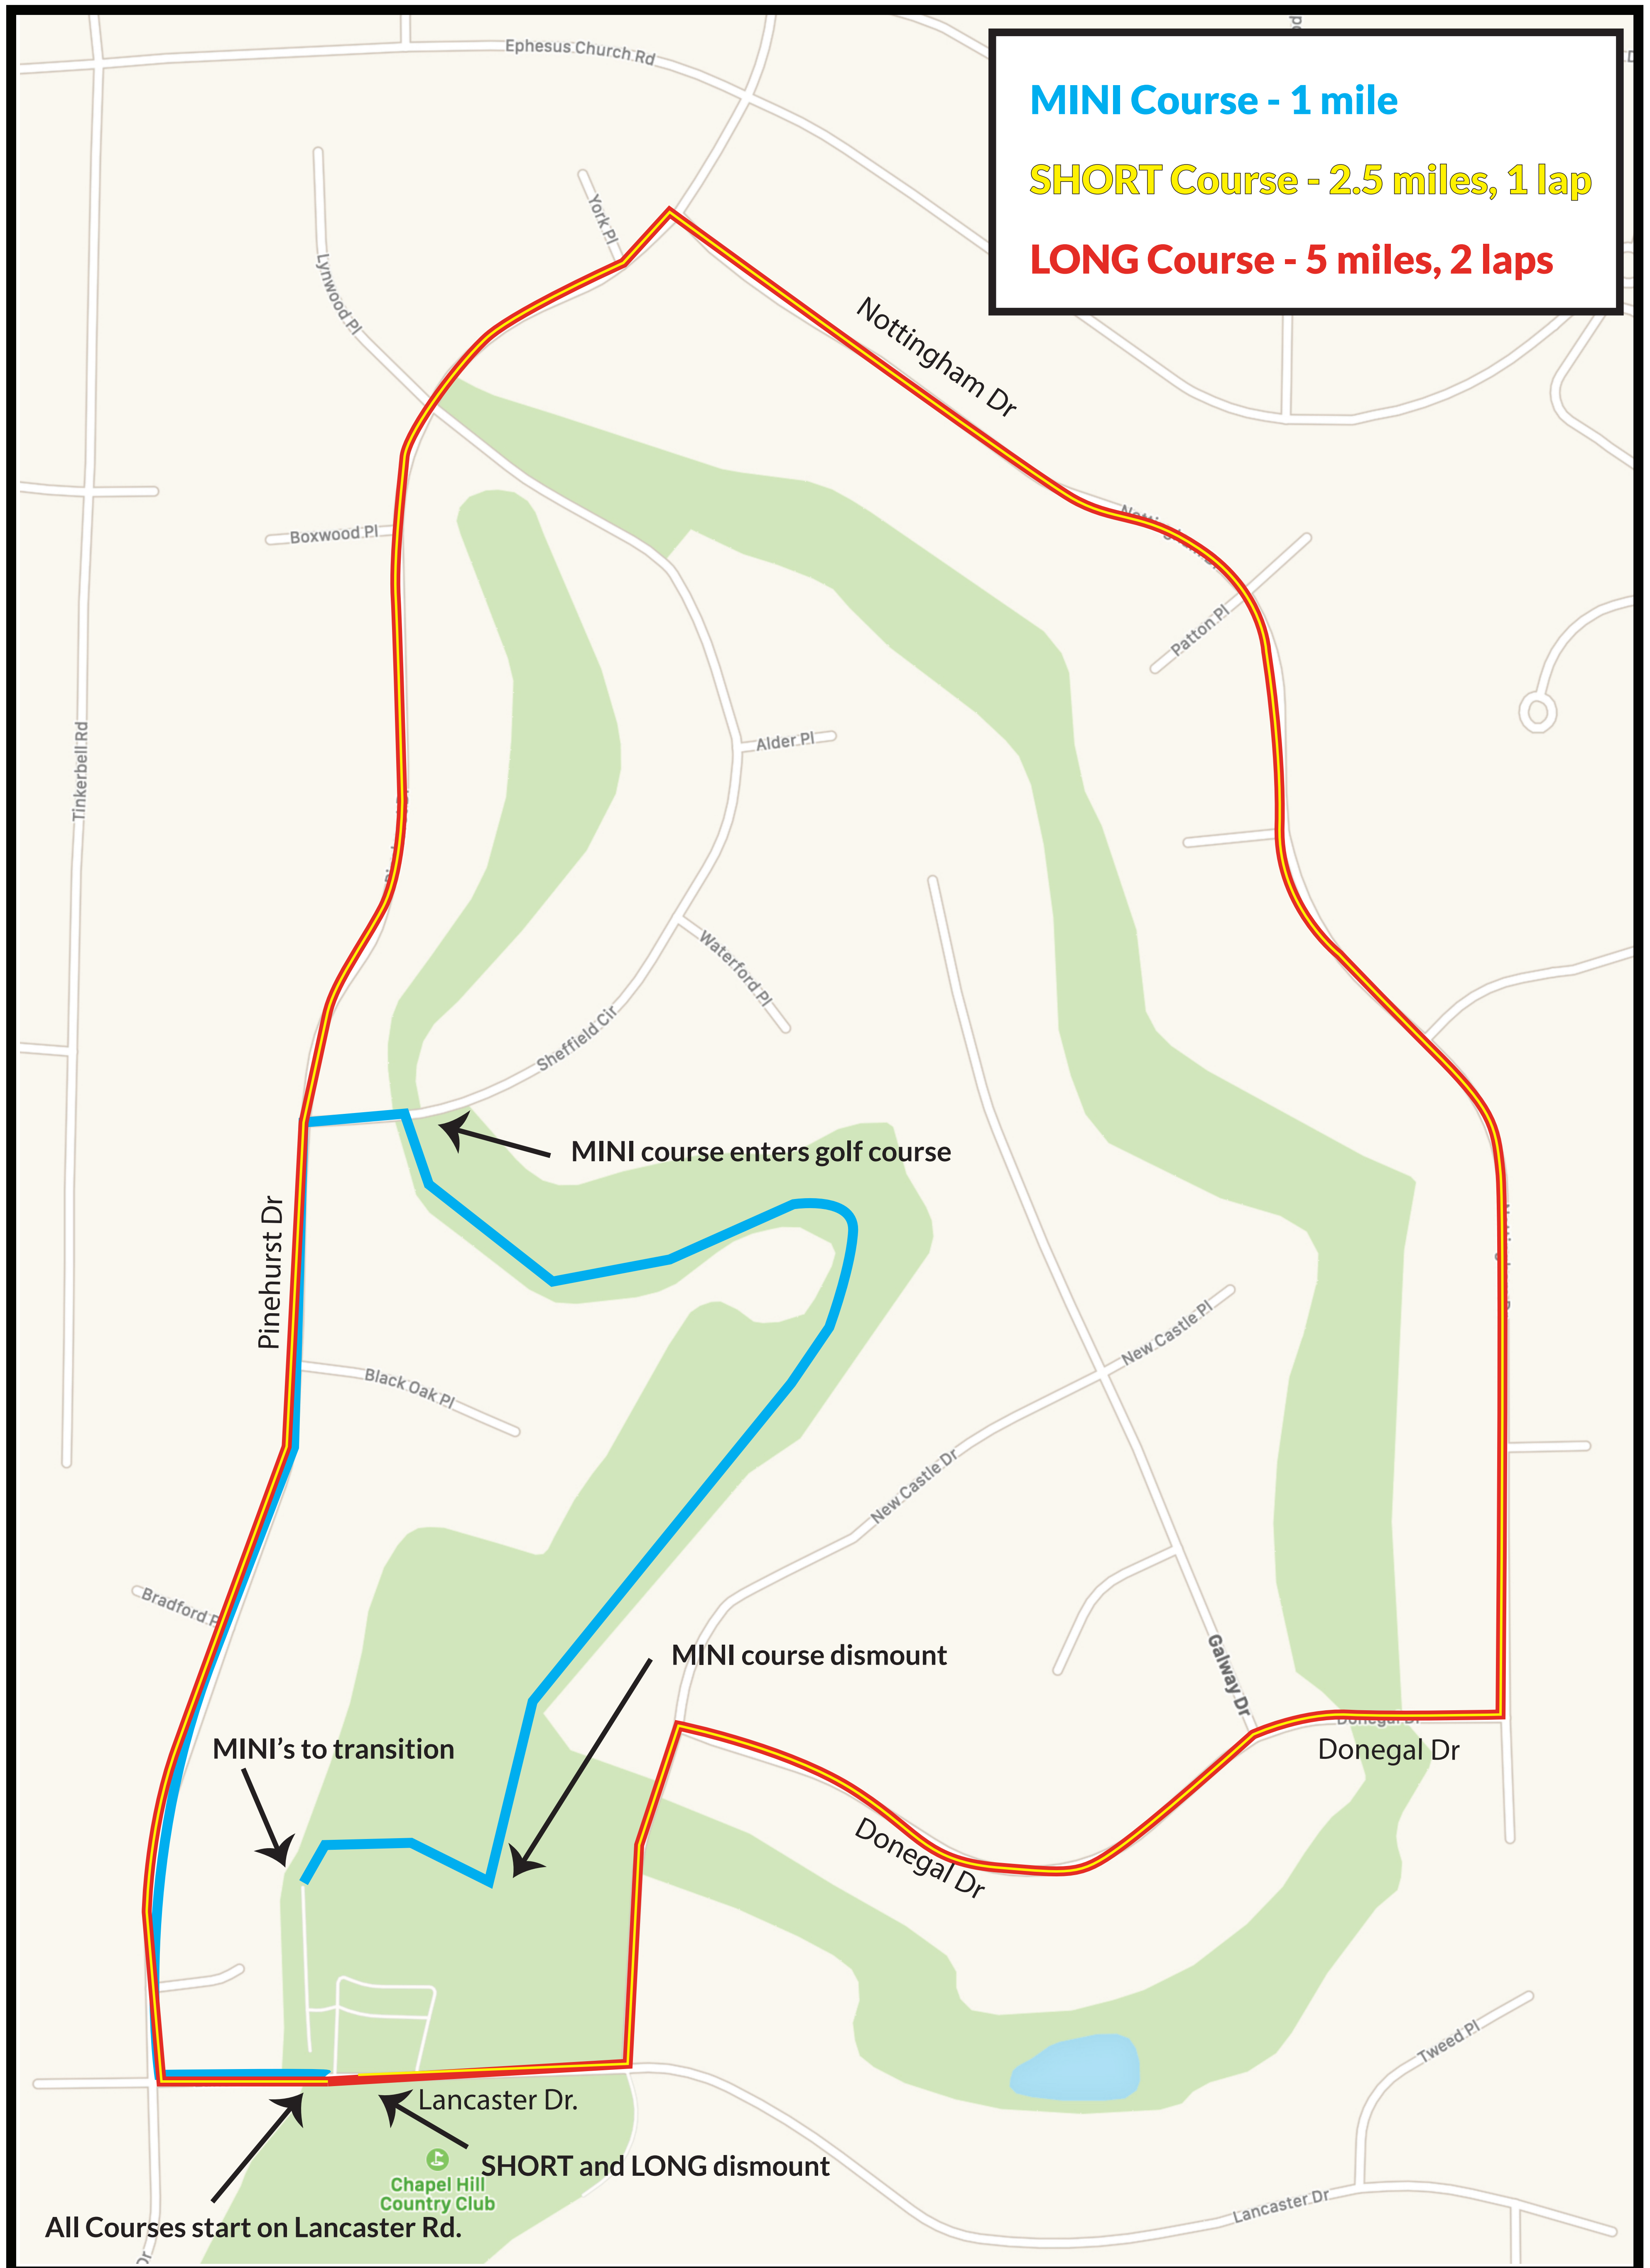

**** The run courses are entirely on the golf course pathways.**

**** The entire road course is professionally coned and monitored by Chapel Hill Police.**