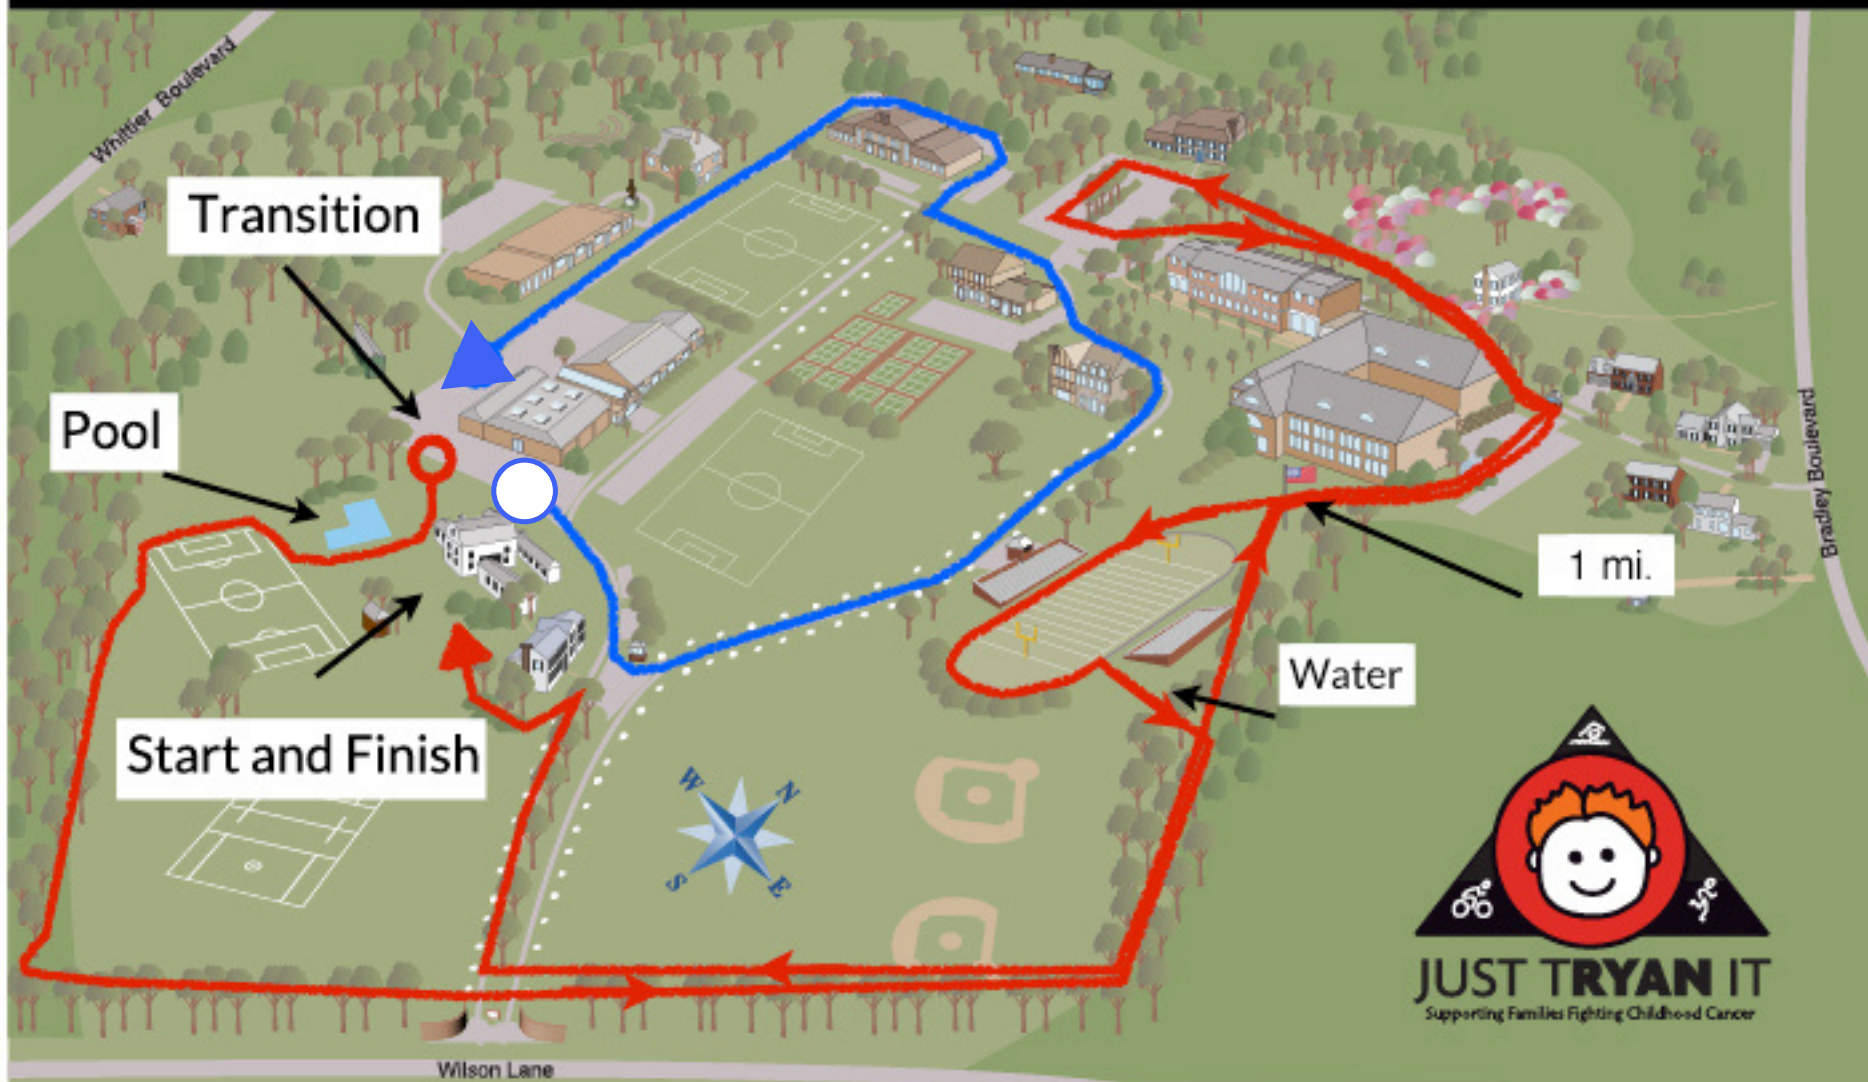

## Course Maps ~ LONG ~ Bethesda

Bike Course (0.70 mile) ~ BLUE

Run Course (2 miles) ~ RED