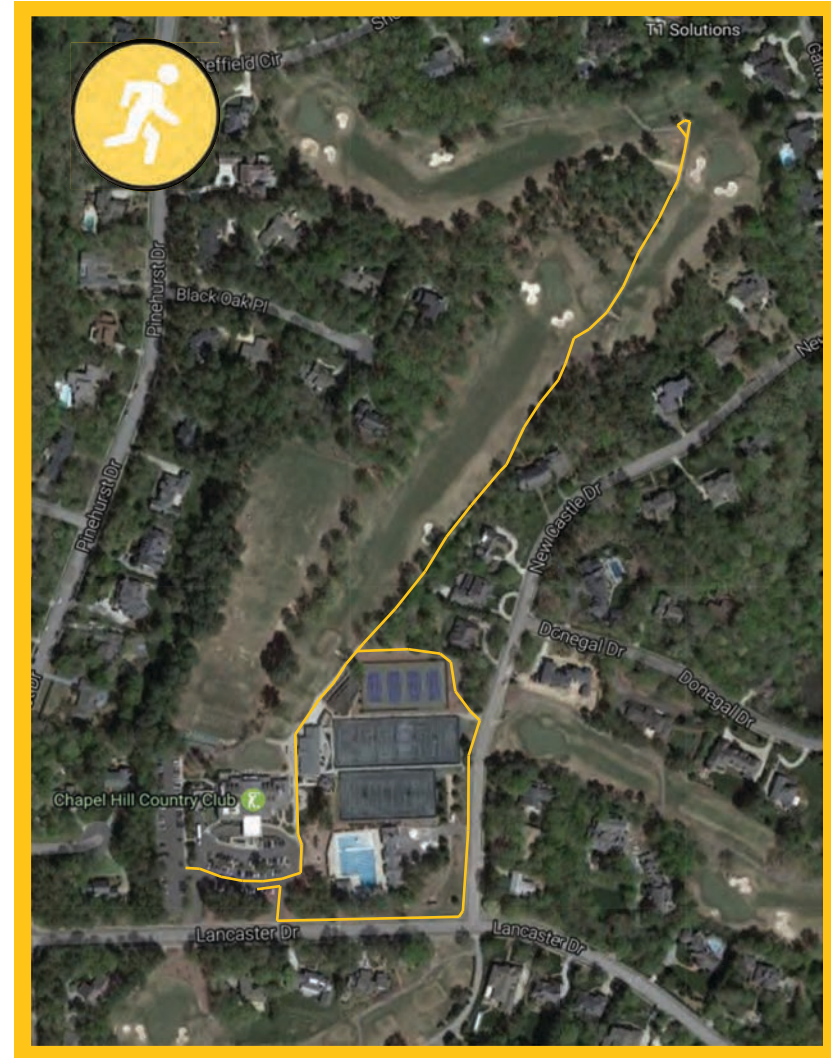

JUST TRYAN IT

Supporting Families Fighting Childhood Cancer

CHAPEL HILL, NC
Course Maps

SHORT COURSE • Bike and Run

SHORT Bike: 2.5 miles

SHORT Run: 1 mile